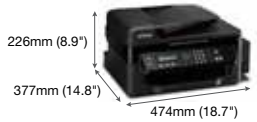

Dimensions & Weight

L555

Weight: 6.2kg (13.7lb)

Epson Speciality Media

Matte Paper Heavyweight A4	C13S041269
Photo Paper Glossy 4 x 6"	C13S042646
Photo Paper Glossy A4	C13S042638
Premium Glossy Photo Paper 4R	C13S041863
Premium Glossy Photo Paper A4	C13S041285
Photo Quality Inkjet Paper A4	C13S041786

Order Code