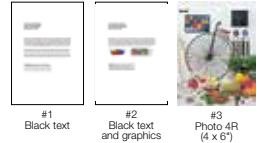

Android is a trademark of Google Inc.