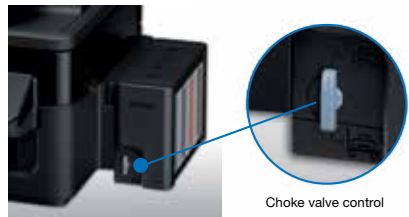

The L555 also features Epson fast ink top-up technology for easy mess-free refills. Special tubes in the printer ensure smooth and reliable ink flow at all times.

A handy choke valve allows you to lock the ink system during transport to minimise messy leaks and ink wastage.